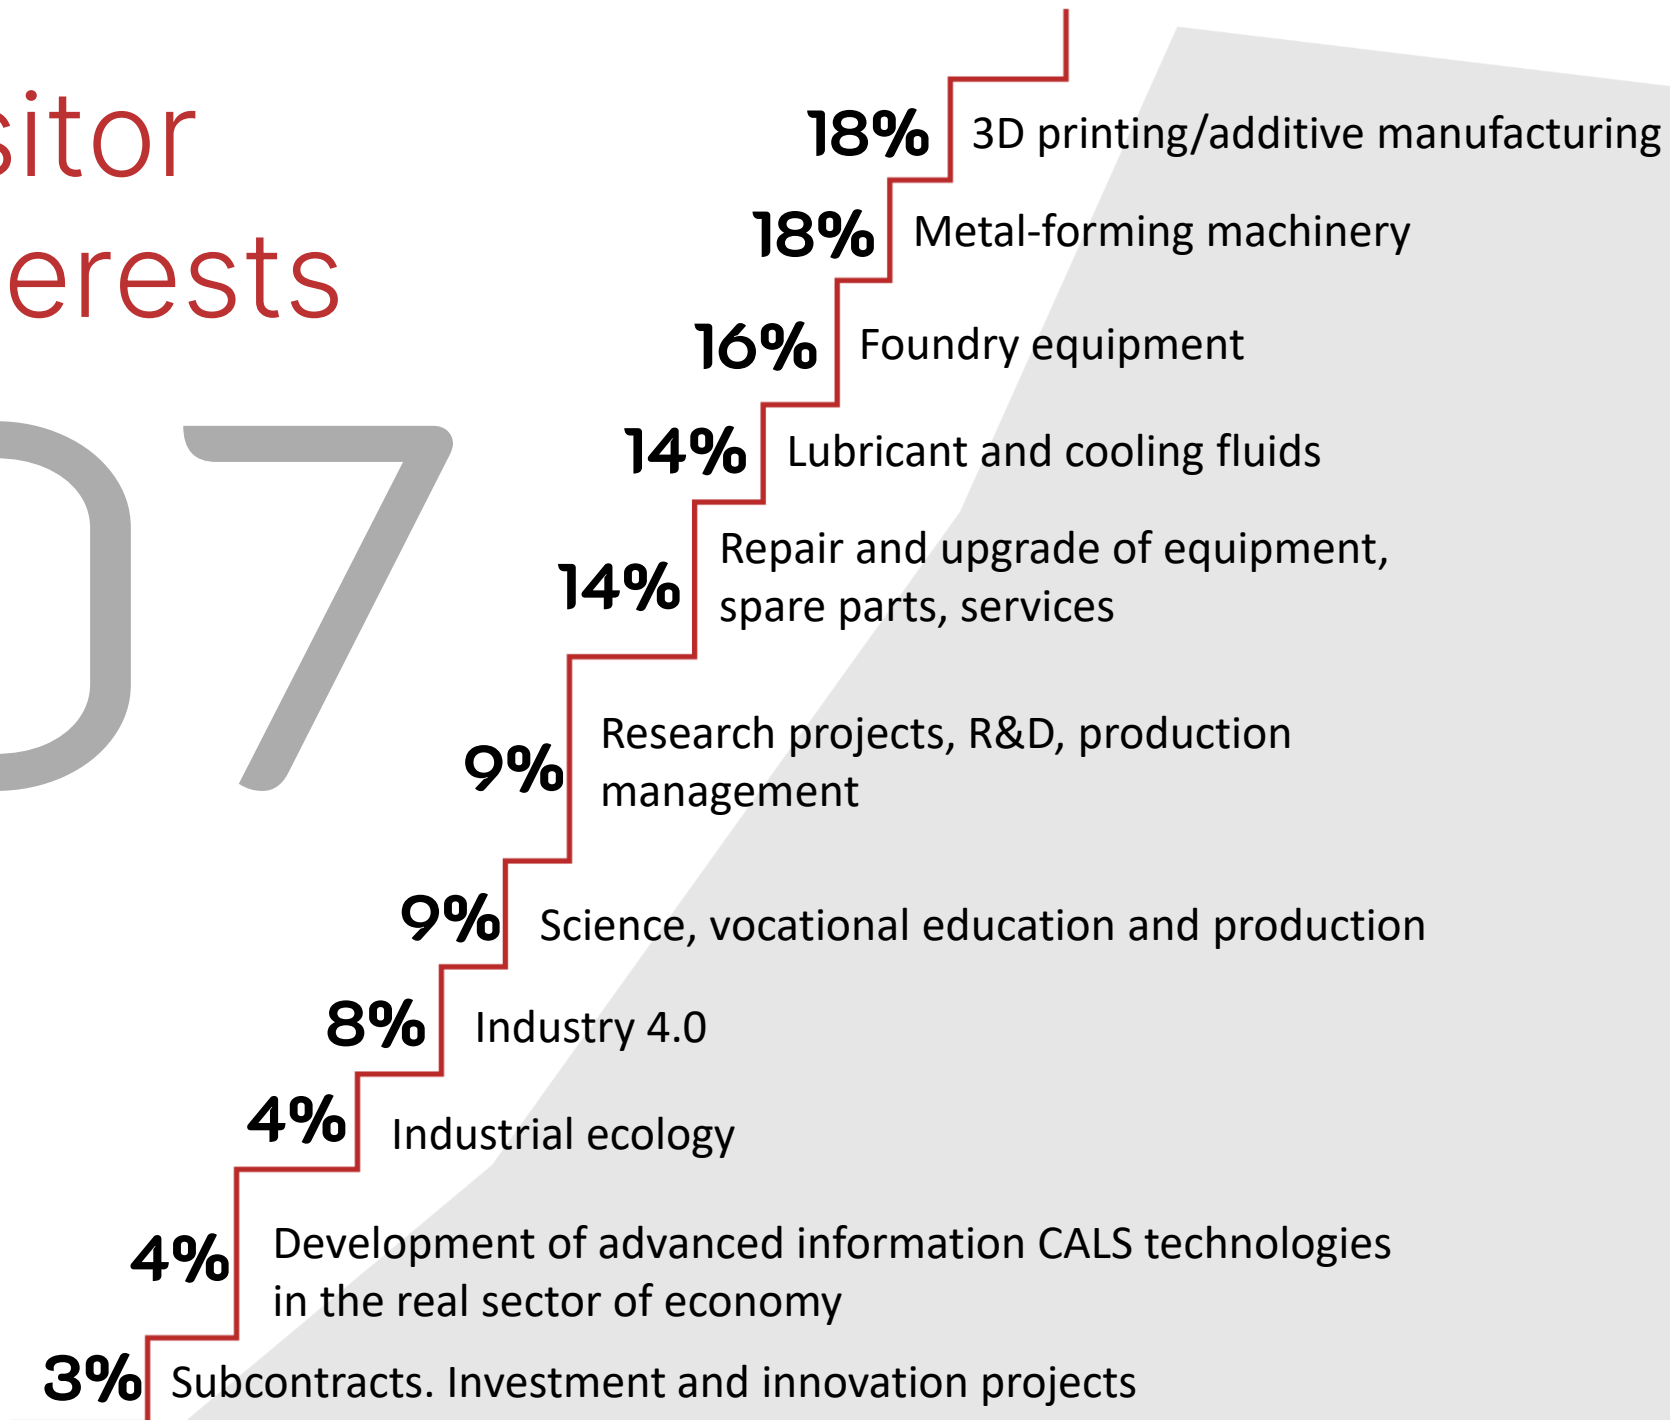

visitor interests

07