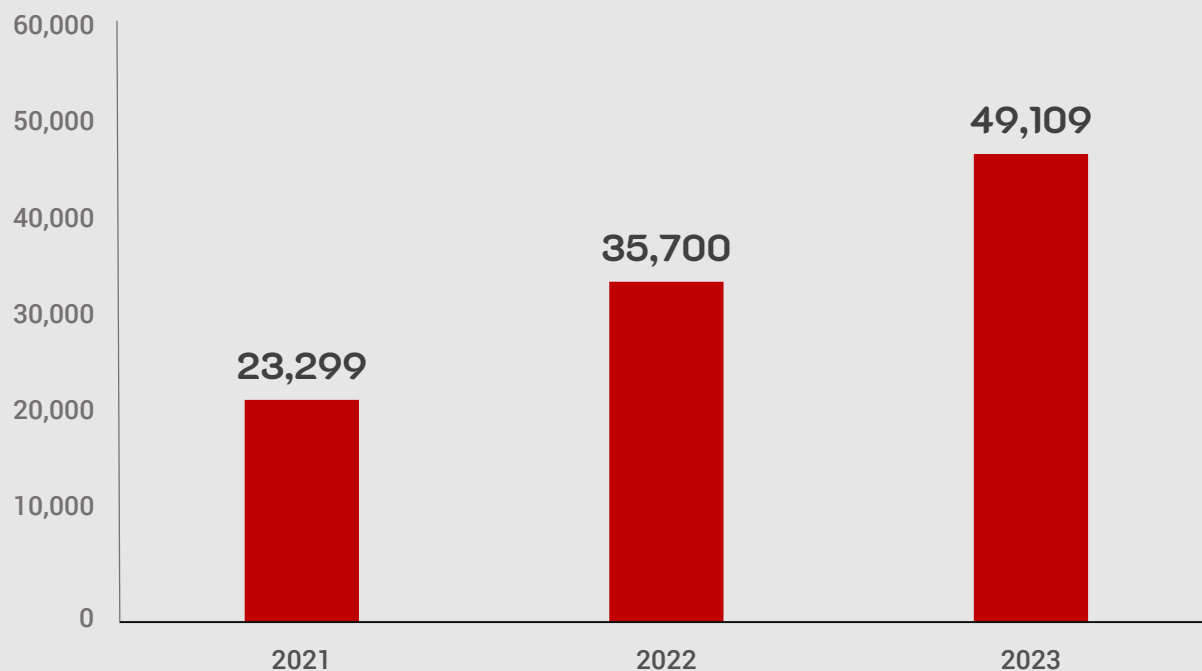

VOLUME

of the Russian metalworking
equipment market
USD 2.04 bn

01

Consumption of metalworking equipment (psc.)*

*Based on data from the Rhythm of Machinery magazine (No. 2 of 2024)