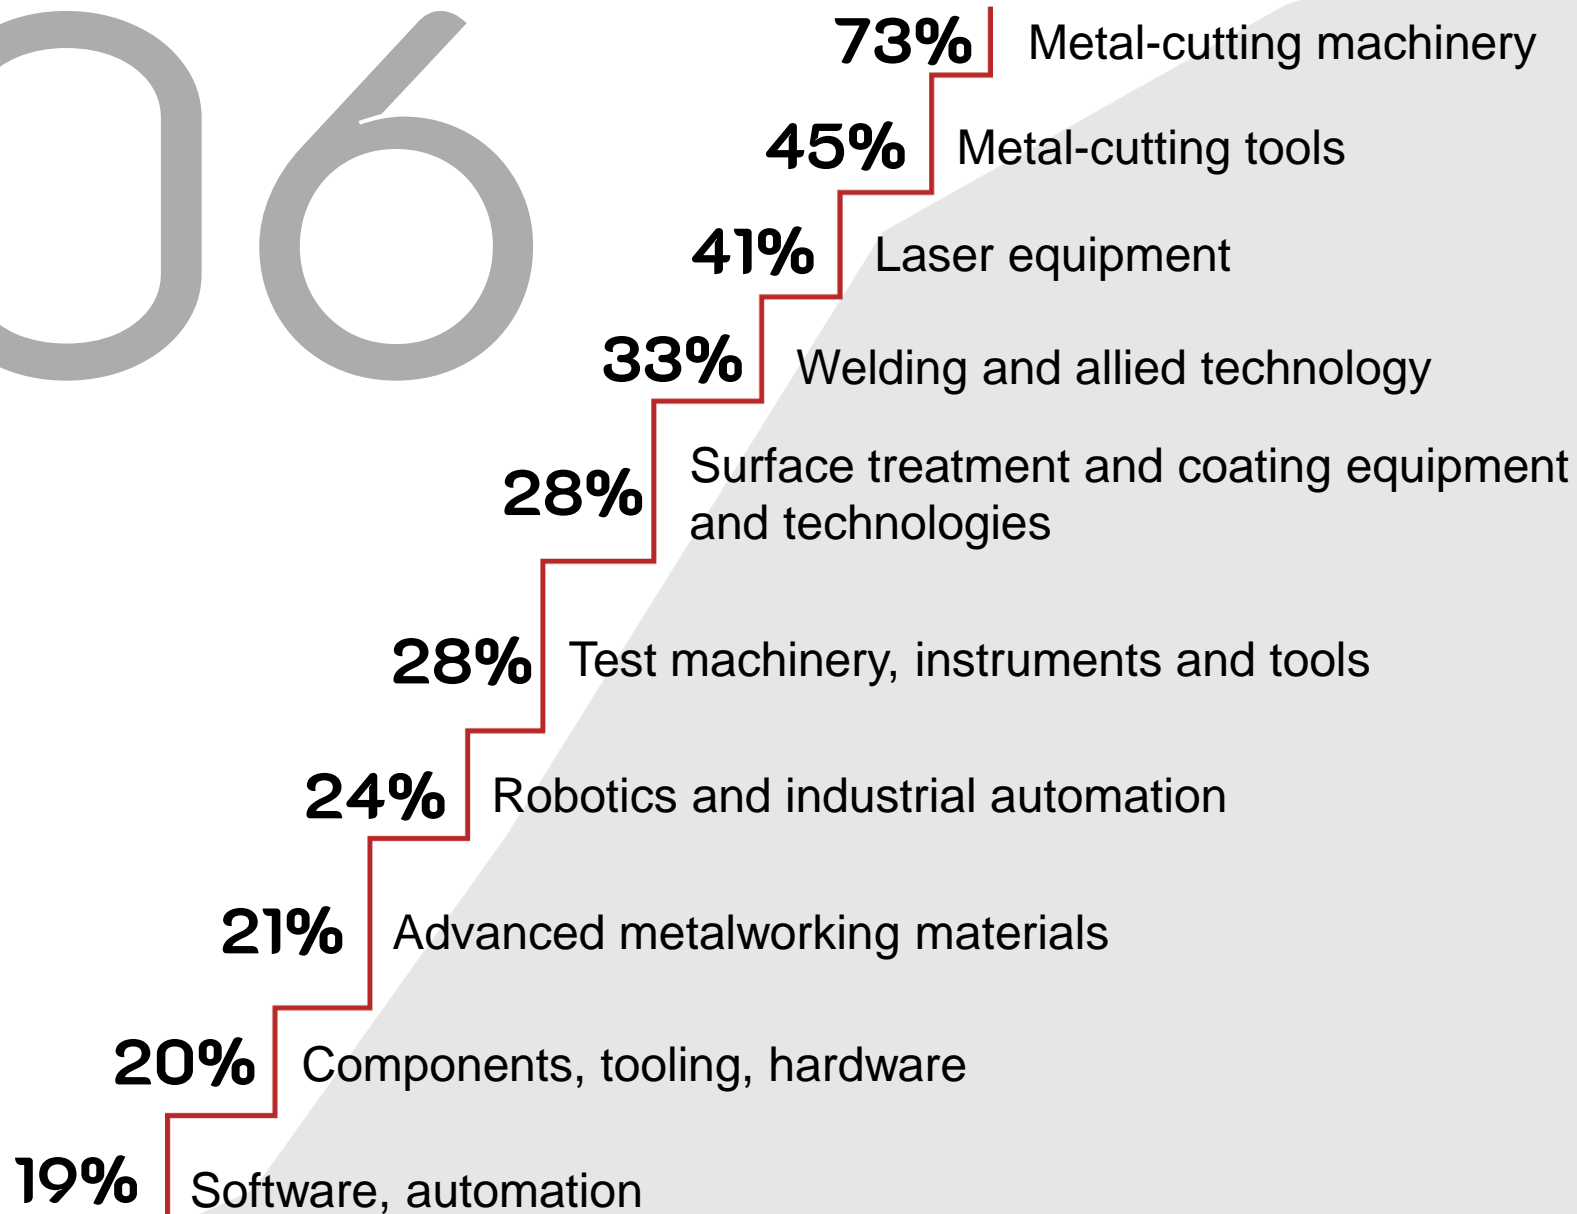

visitor interests

06