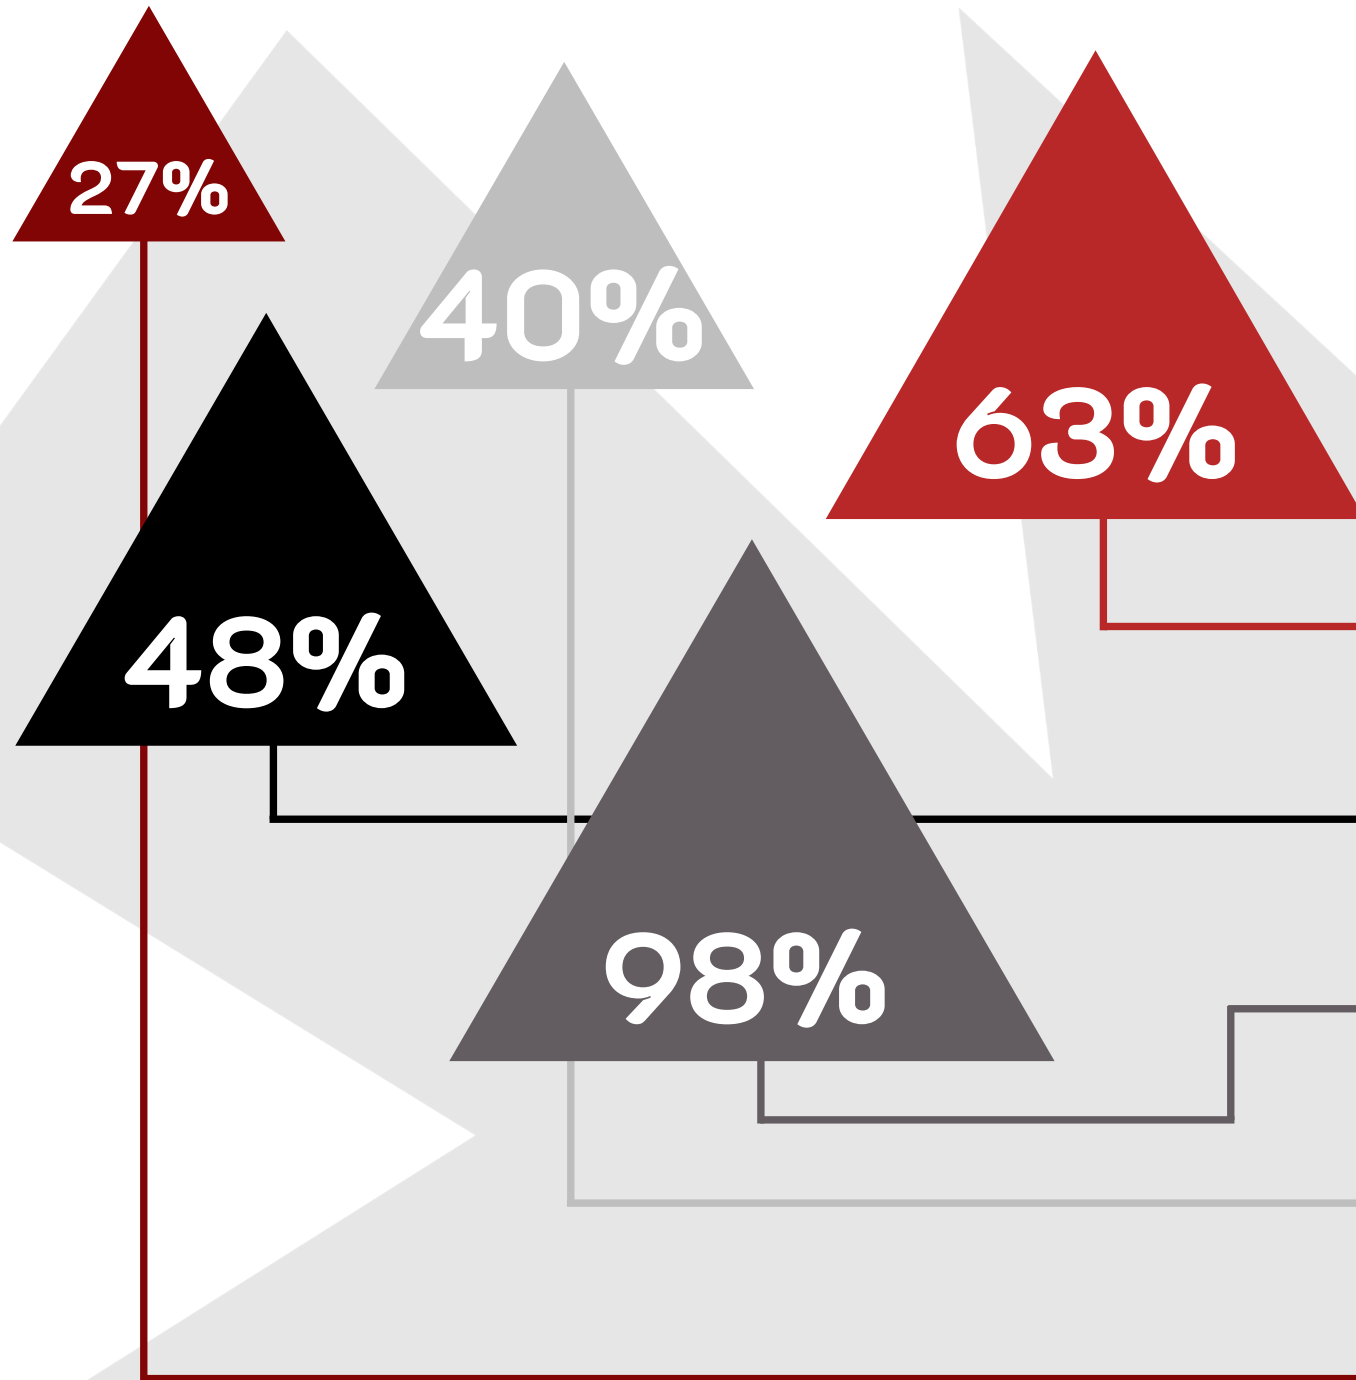

Held
since 1984

Since 1993, bears the logo of RUEF –
the Russian Union of Exhibitions and Fairs

Since 2001, approved by UFI – the Global
Association of the Exhibition Industry

Since 2011, supported by the Russian
Ministry of Industry and Trade

In 2024 attracted
record 49,495 visitors

04

05

visitors

plan to make purchases post event

representatives of large and medium-sized businesses

professional visitors

first-time visitors